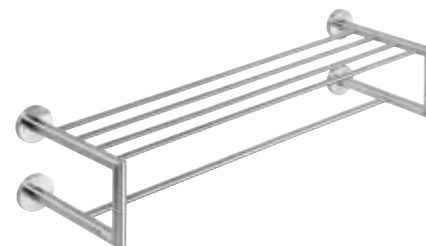

■ Handdukshylla dubbel, Matt 600 mm

Double towel rack with rail 600 mm
Doppelhandtuchablage
655 x 160 x 225 mm
104205105