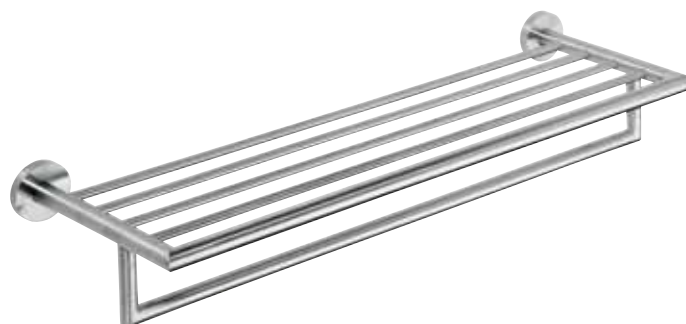

■ Handdukshylla Matt 600 mm

Towel rack with rail
Handtuchablage
655 x 110 x 215 mm
104205075